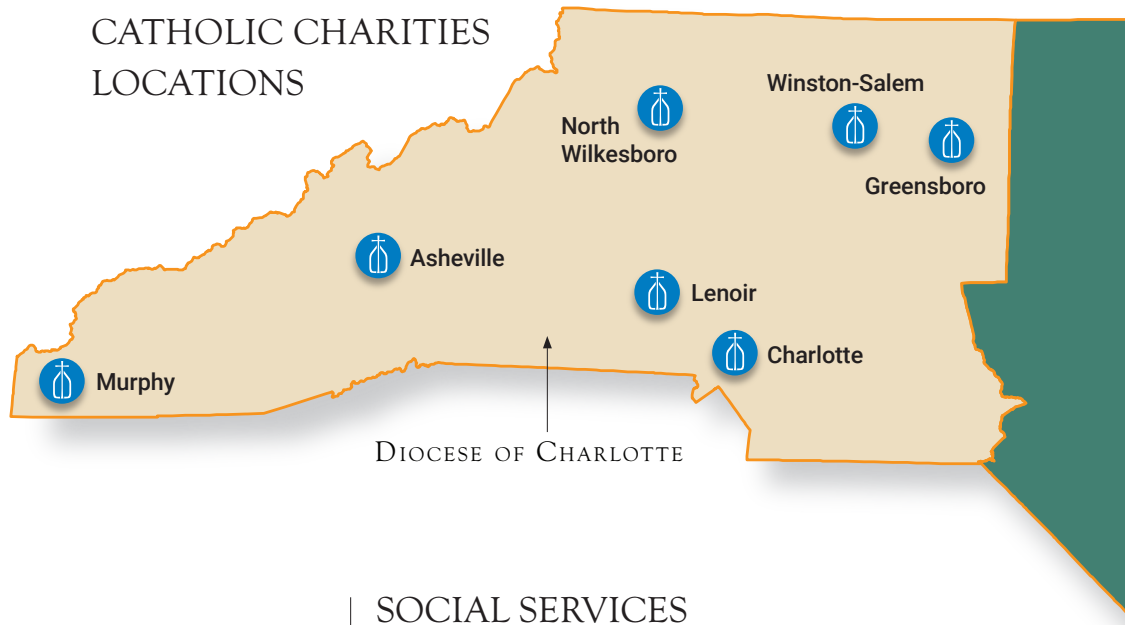

DIOCESE OF CHARLOTTE

QUICK STATS

As of 2024

GENERAL INFORMATION

Established	Jan. 12, 1972
Number of counties	46
Parishes	76
Missions	17
Total Catholic population	539,610
Total population (est.)	5,350,999
% Catholic	10.1%

RELIGIOUS PERSONNEL

108	21	31	147	12	82	47
Diocesan Priests	Religious Order Priests	Retired Priests	Deacons	Religious Brothers	Religious Sisters	Seminarians

VITAL STATISTICS

Baptisms	4,699
Infants	3,987
Minors	453
Adults	259
Received into Full Communion	593
First Communions	4,315
Confirmations	3,884
Marriages	746
Deaths	944

CATHOLIC CHARITIES LOCATIONS

EDUCATION

Catholic colleges	Belmont Abbey College
Seminaries	St. Joseph College Seminary
High schools	4
Students	2,215
Elementary and middle schools	16
Students	5,954
Full-time teachers	746
Parish-based religious education	19,112
High school students	3,467
PK-8 students	15,645

SOCIAL SERVICES

Catholic Charities locations	7
People receiving food, clothing, financial, counseling, or legal assistance	21,941
Refugees assisted	1,138
Indigent burials	199
Homeless veterans assisted	101
Health care centers	8, serving 70,190/year
Homes for aged, chronically ill	1, serving 448/year
Residential care for the disabled	6, serving 1,200/year